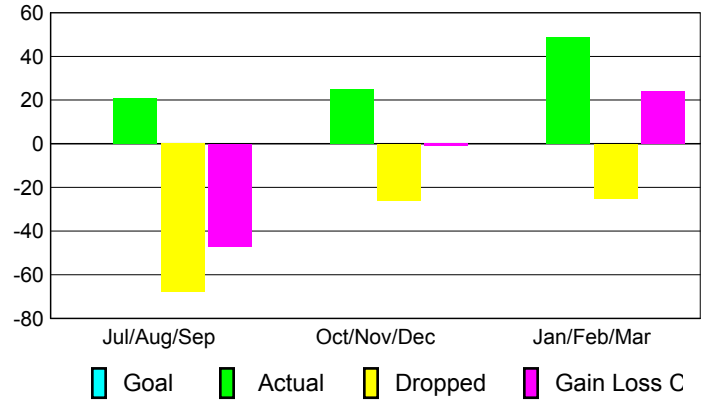

Club Results 2008-2009

Goal, New, Dropped, Gain/Loss

MEMBERSHIP

Membership Results 2008-2009

Membership 2007-2008

Month	Net Memb Goal	Actual New Memb	Actual Dropped Memb	Gain/Loss of Memb	Gain/Loss of Memb
Jul/Aug/Sep	0	21	-68	-47	-11
Oct/Nov/Dec	0	25	-26	-1	-4
Jan/Feb/Mar	0	49	-25	24	1
Totals	0	95	-119	-24	-14

Membership Results 2008-2009

Goal, New, Dropped, Gain/Loss

Comparison of Club Gain/Loss

Current Year Compared to the Previous Year

Comparison of Membership Gain/Loss

Current Year Compared to the Previous Year