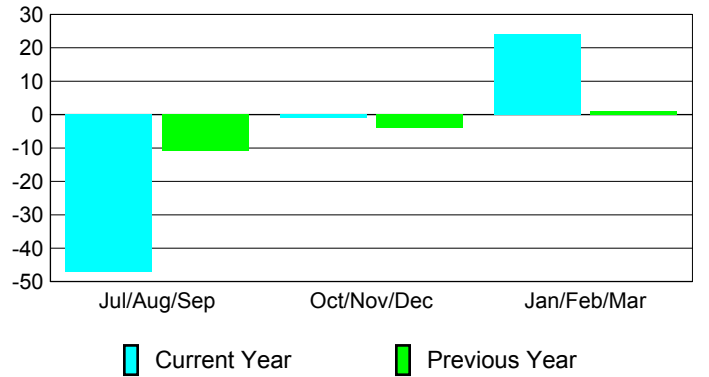

Club Results 2008-2009

Goal, New, Dropped, Gain/Loss

MEMBERSHIP

Membership Results 2008-2009

Membership 2007-2008

Month	Net Memb Goal	Actual New Memb	Actual Dropped Memb	Gain/Loss of Memb	Gain/Loss of Memb
Jul/Aug/Sep	0	21	-68	-47	-11
Oct/Nov/Dec	0	25	-26	-1	-4
Jan/Feb/Mar	0	49	-25	24	1
Totals	0	95	-119	-24	-14

Membership Results 2008-2009

Goal, New, Dropped, Gain/Loss

Comparison of Club Gain/Loss

Current Year Compared to the Previous Year

Comparison of Membership Gain/Loss

Current Year Compared to the Previous Year

YTD Status Quo Clubs 2008-2009

Status Quo Clubs Compared to Status Quo Members

Gender Comparison 2008-2009